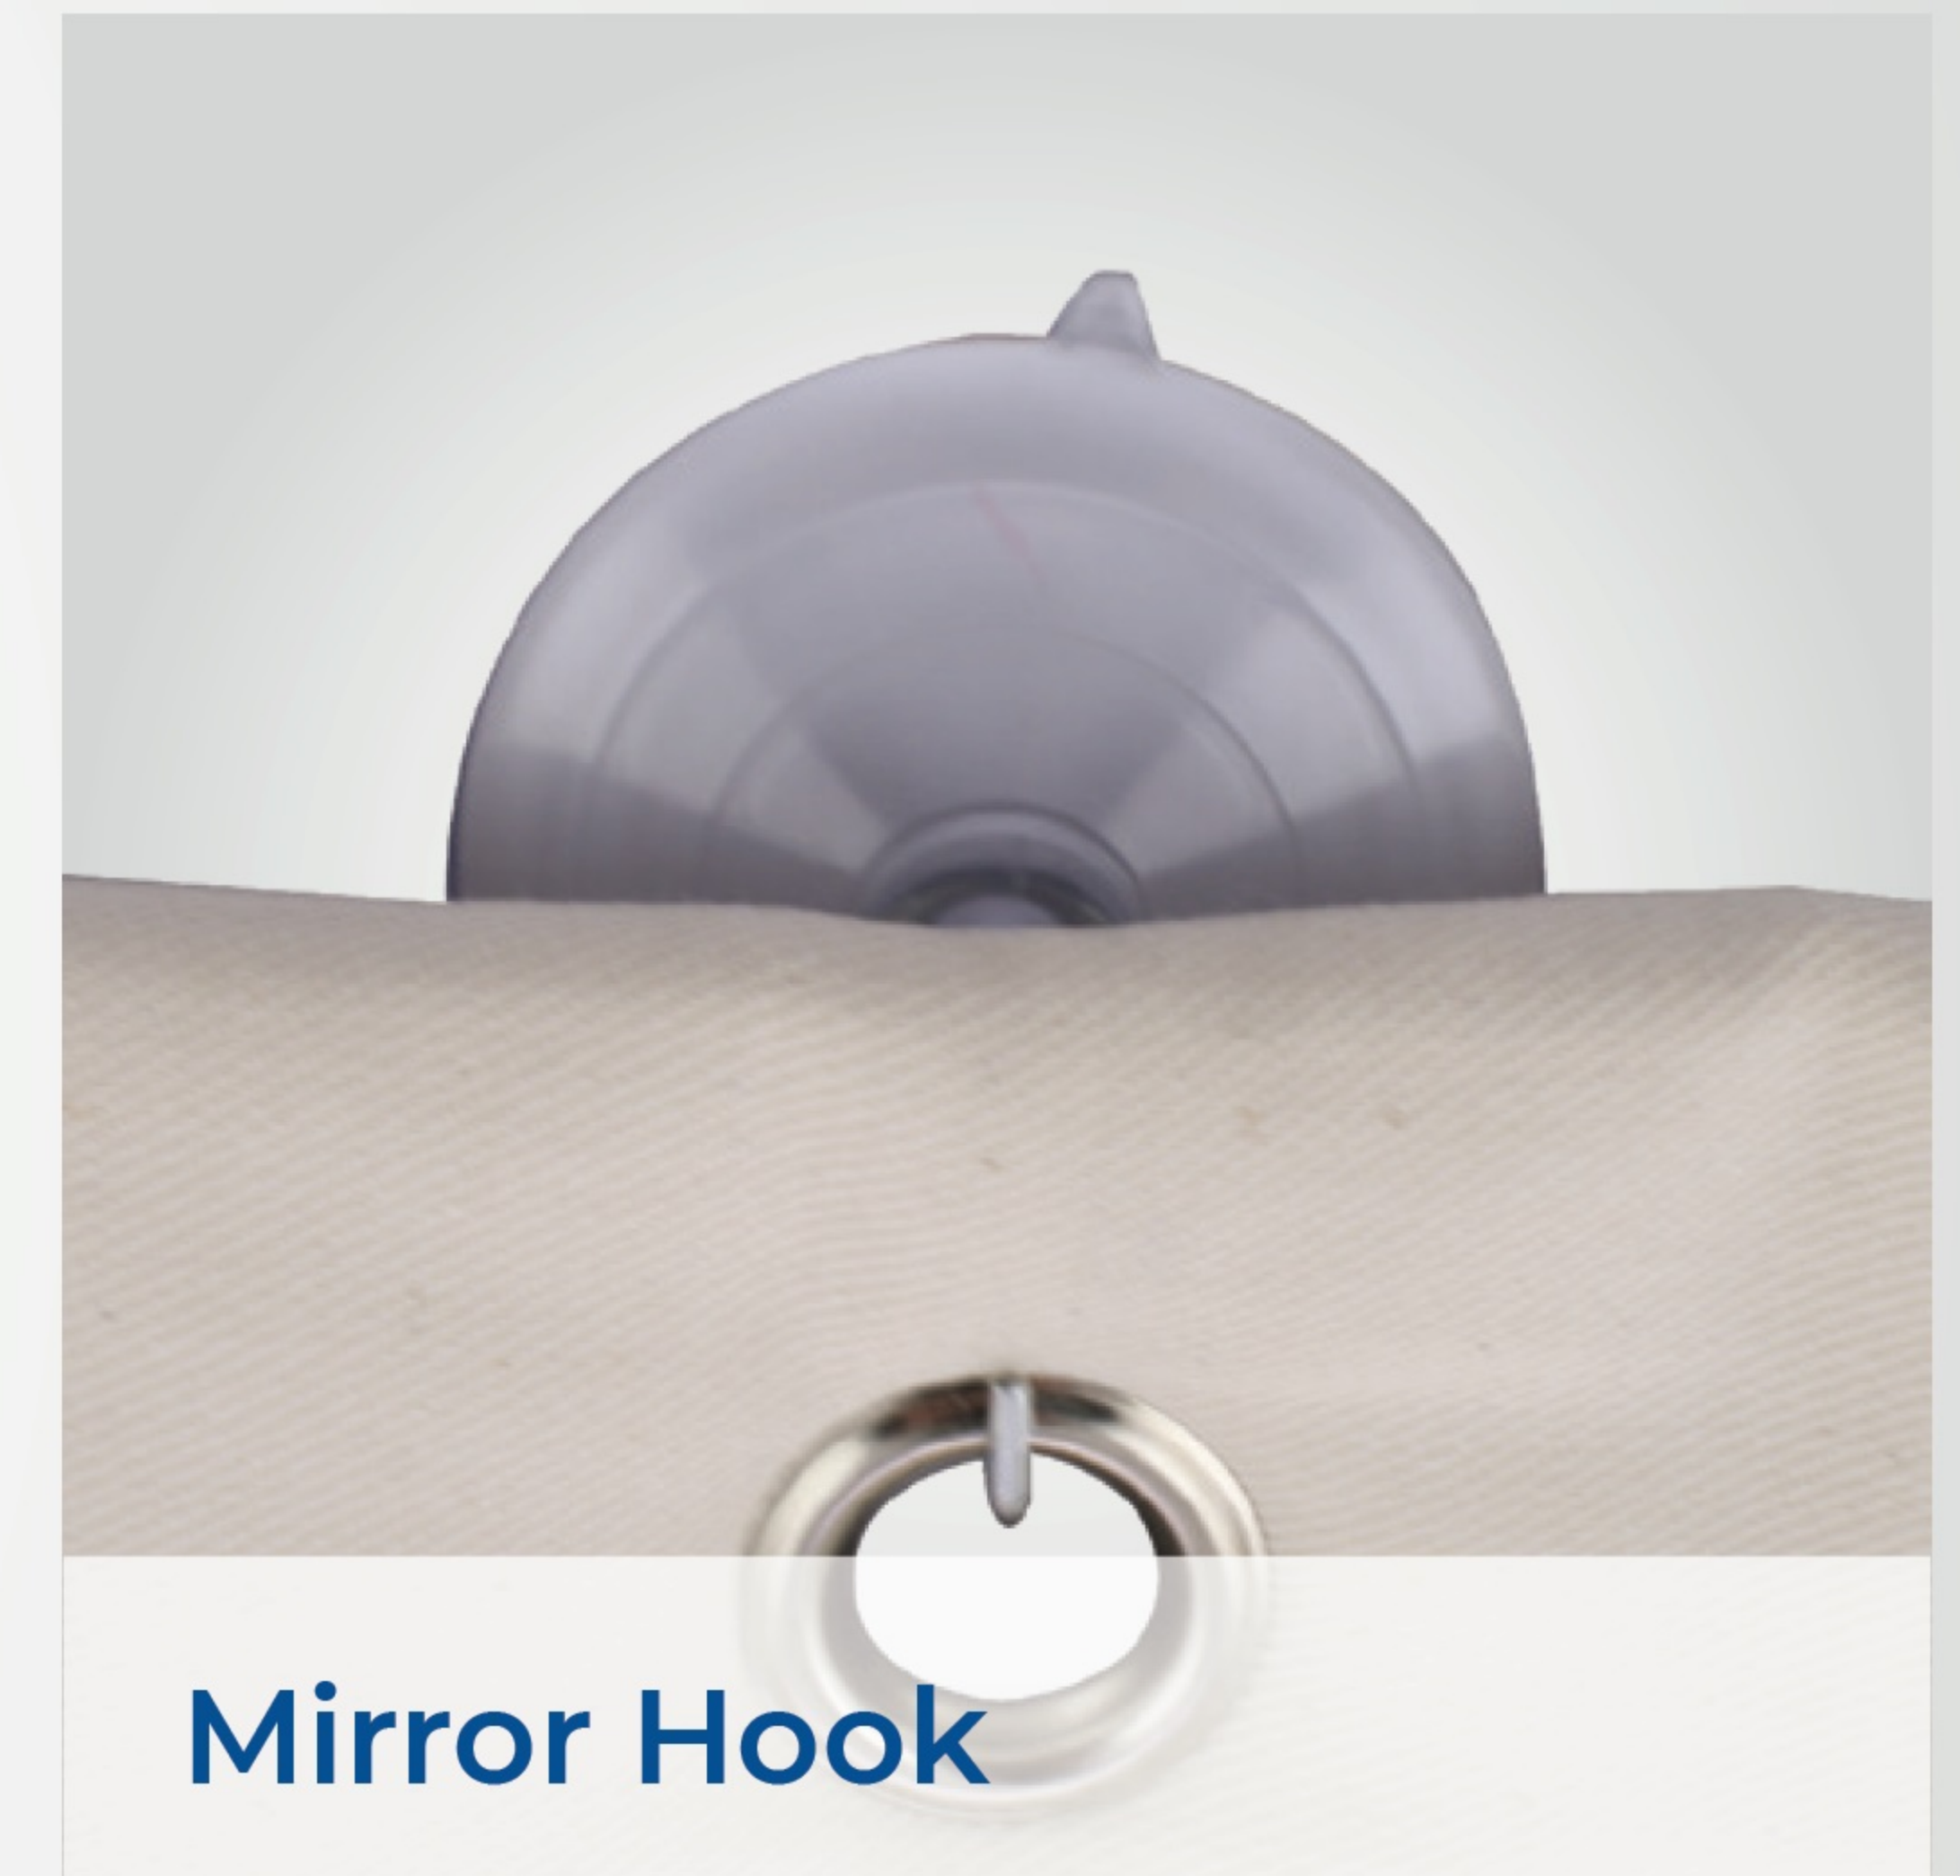

**Unique Corner System
(i.e. for CCTV) ***

Magnetic Drape

No 1 Stud Stainless Steel *

Tenax Stud

Wire Hook *

Mirror Hook

**Standard Temporary
Floor Protection**

**Premium Temporary
Floor Protection**