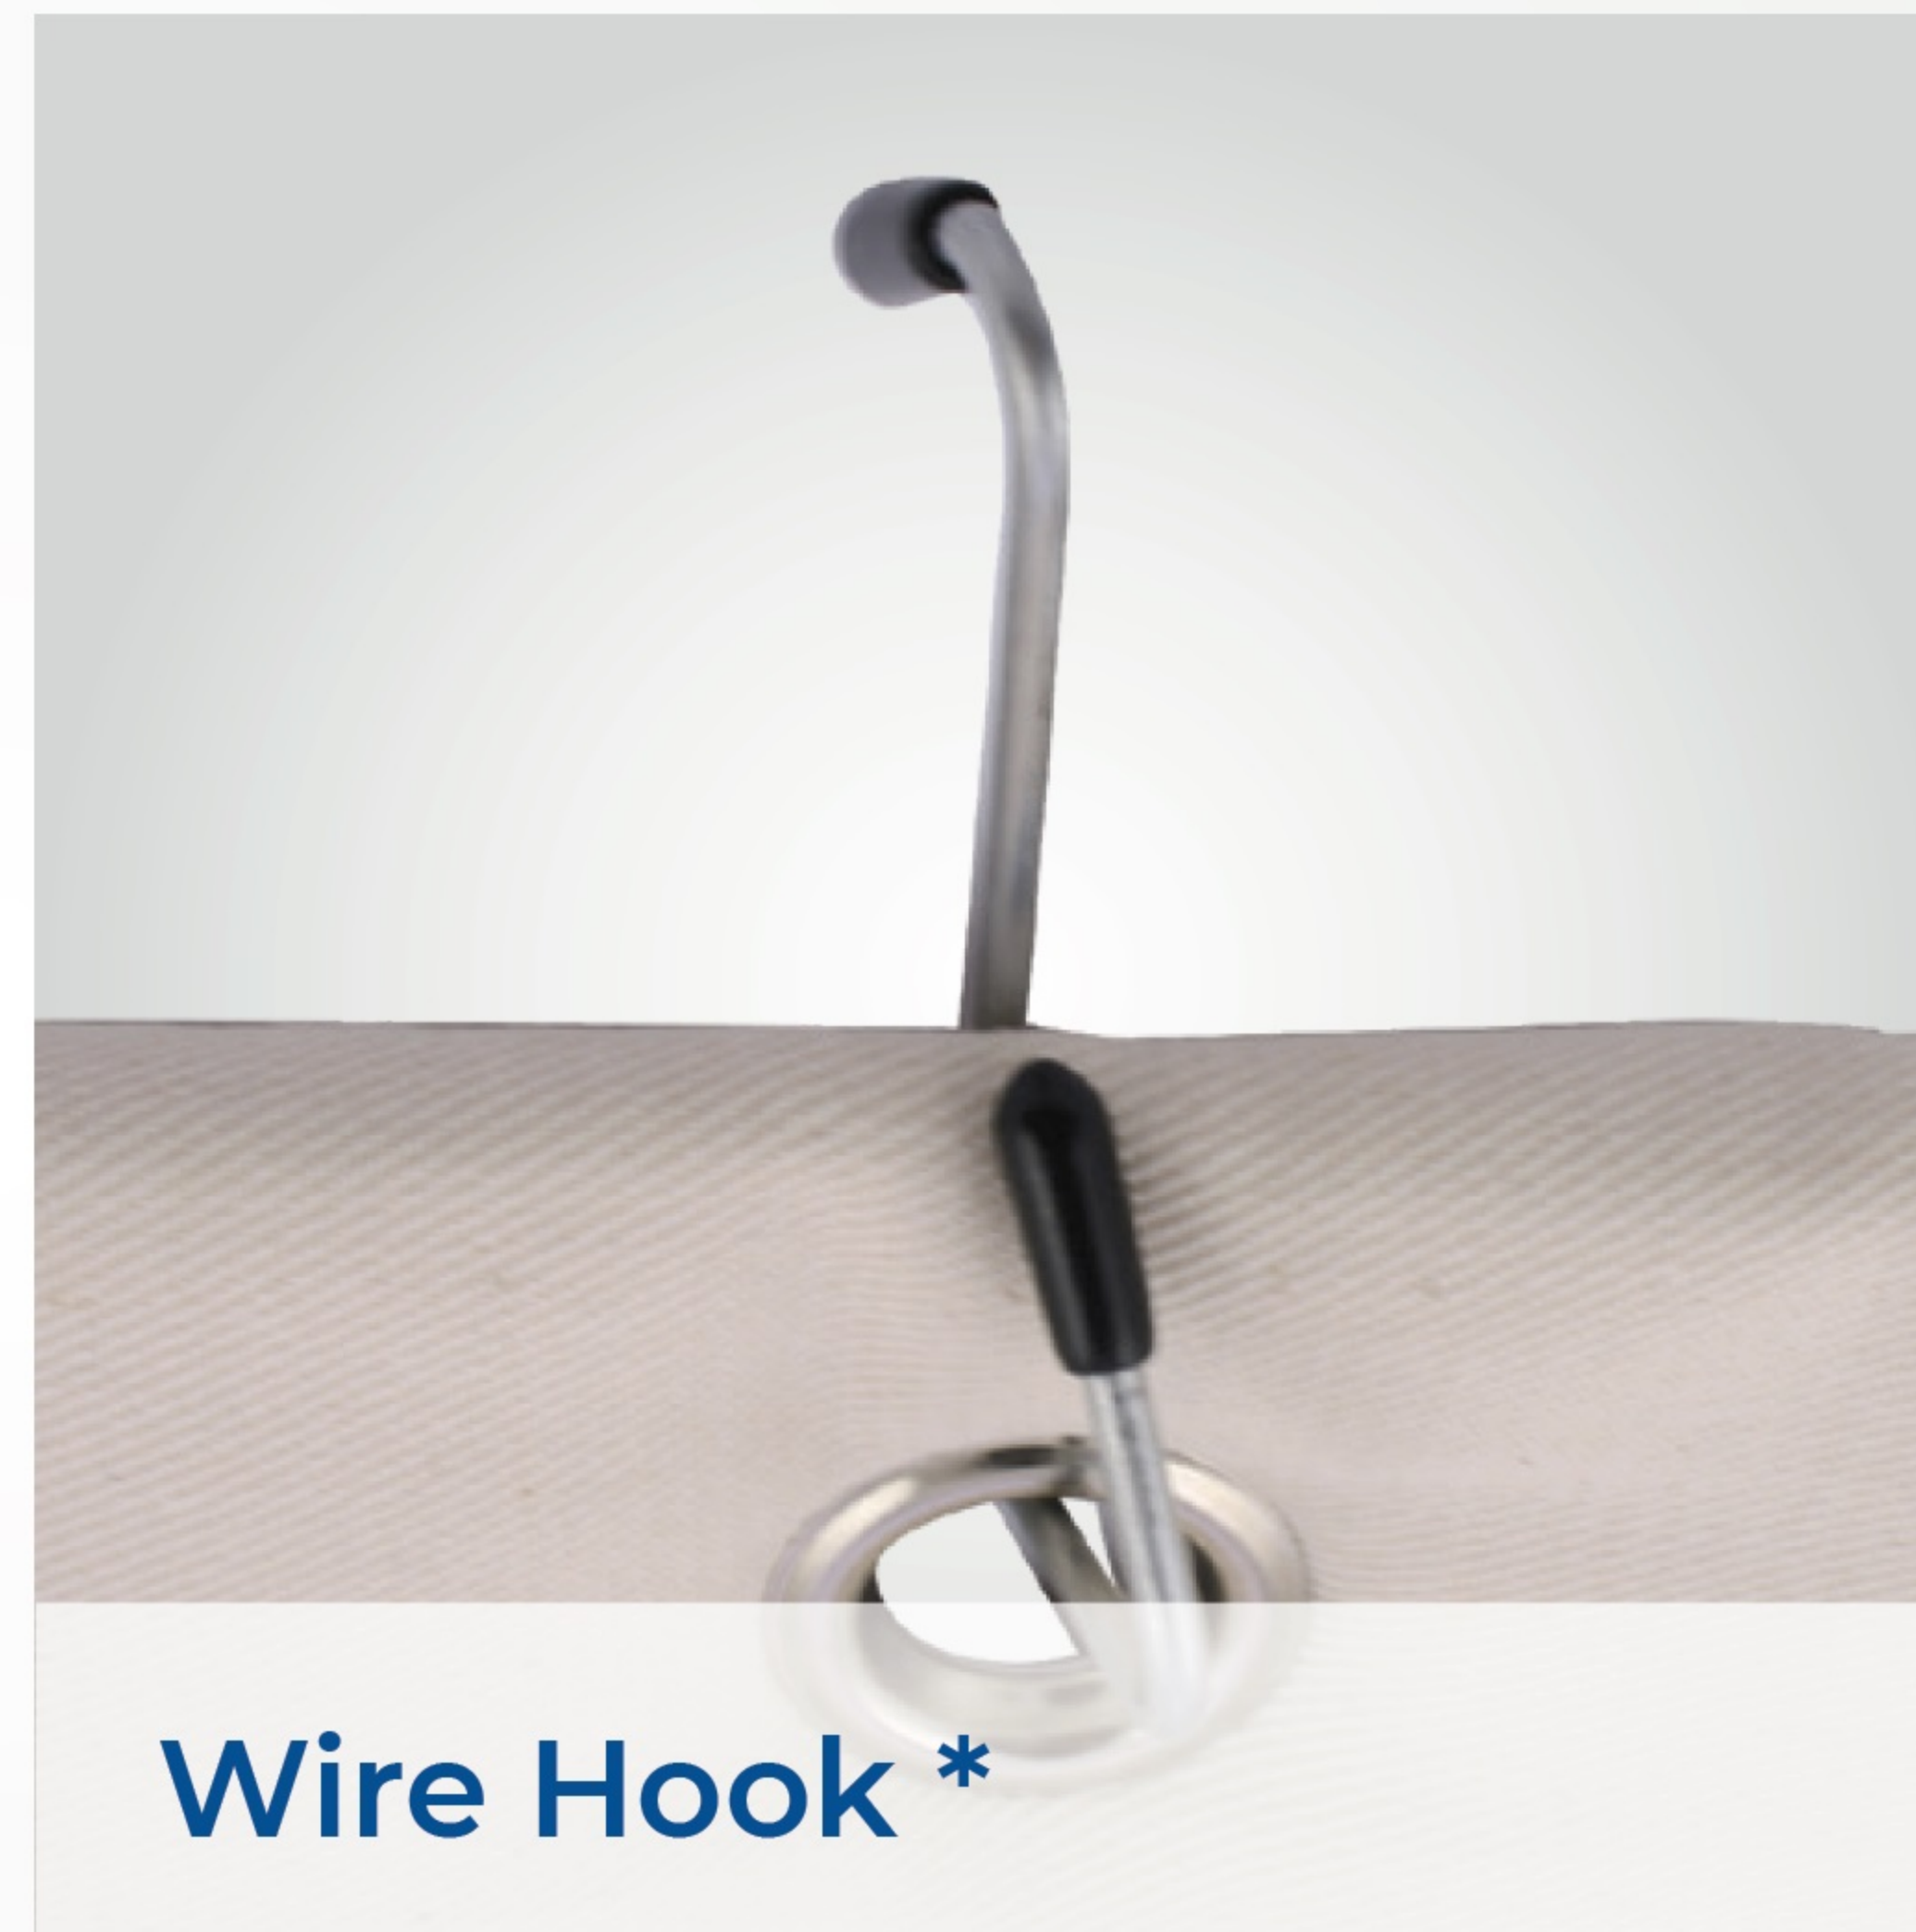

**Unique Corner System
(i.e. for CCTV) ***

Magnetic Drape

No 1 Stud Stainless Steel *

Tenax Stud

Wire Hook *

Mirror Hook

**Standard Temporary
Floor Protection**

**Premium Temporary
Floor Protection**